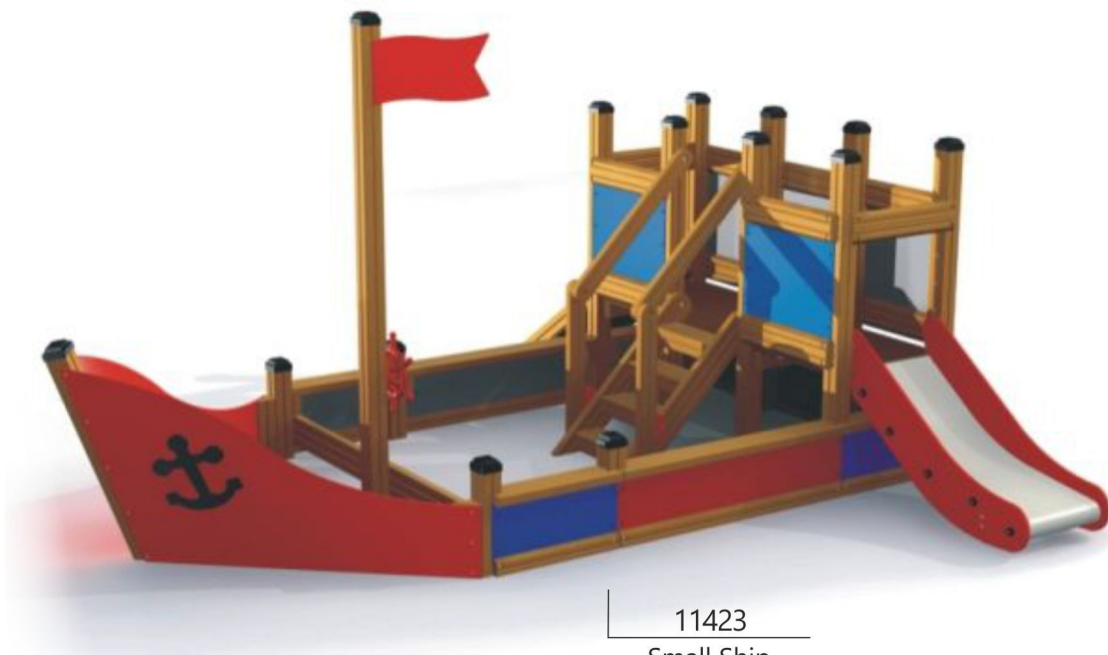

LARS LAJ®

Children +1

www.larslaj.com

20m

19m

- Grass
- Wetpour blue
- Sand

11423
Small Ship

12365
Octopus Play Table

10699
HPL Sandbox

11258
Car

11268
Double Auto

11298
Rings

11292
Vegetable garden

10738
Locomotive

10855
Bravo

11122
Double Baby Swing