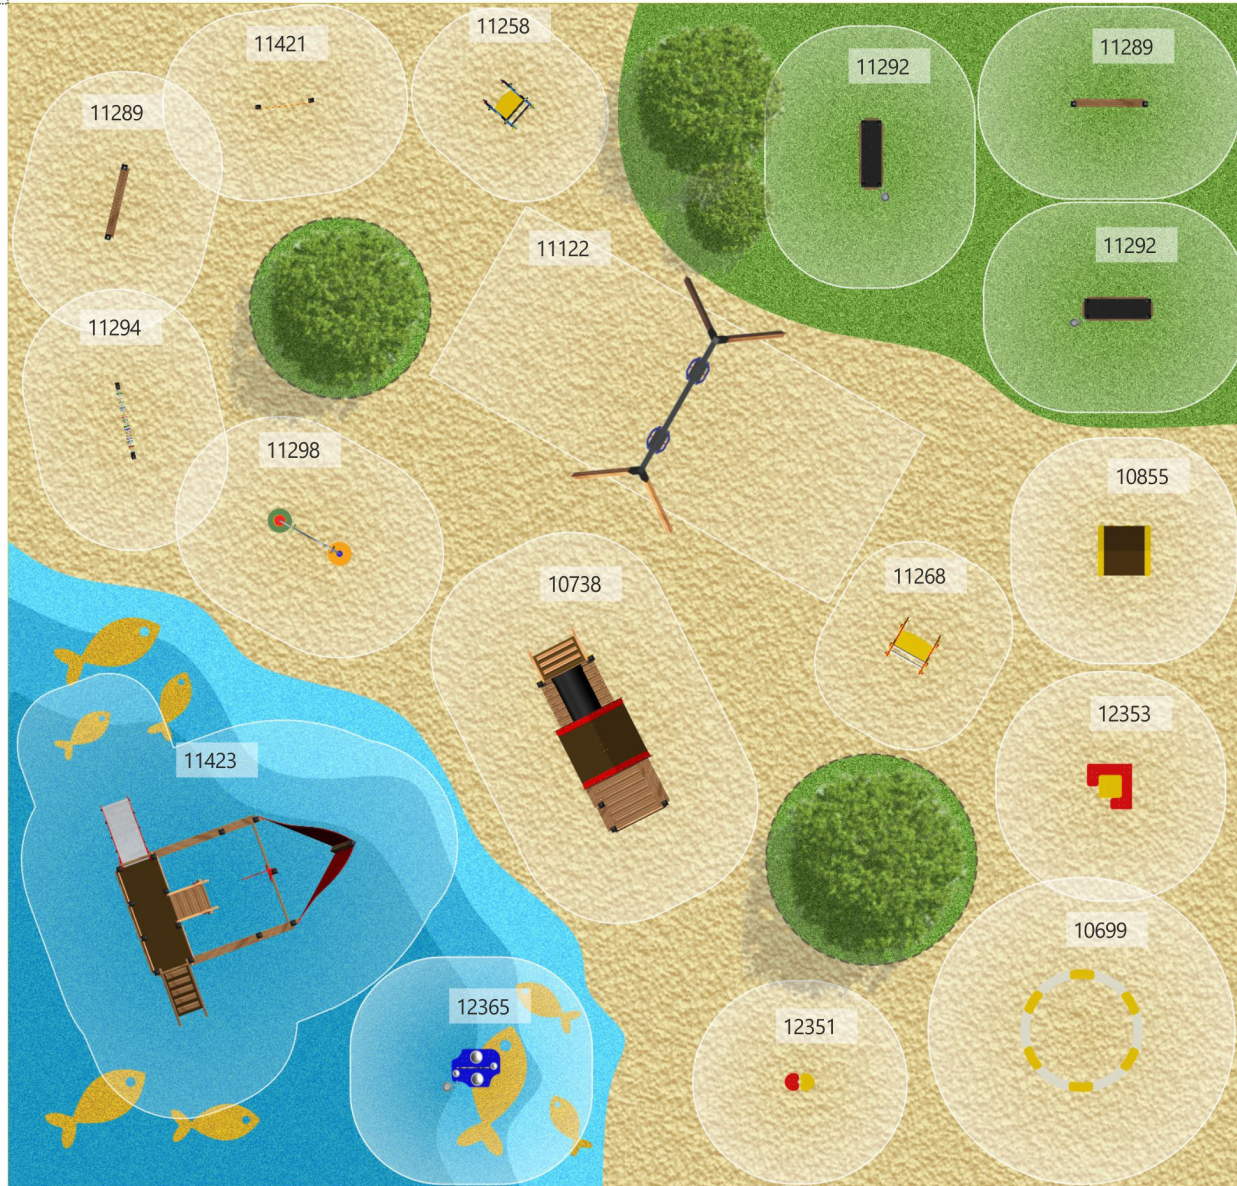

LARS LAJ®

Children +1

www.larslaj.com

20m

19m

- Grass
- Wetpour blue
- Sand

11423
Small Ship

12365
Octopus Play Table

10699
HPL Sandbox

11258
Car

11268
Double Auto

11298
Rings

11292
Vegetable garden

10738
Locomotive

10855
Bravo

11122
Double Baby Swing

12351
Table and chair

11421
Find the Way Board

11294
Abacus

11289
Blackboard

12353
Square bench and table

LARS LAJ[®]

www.larslaj.com