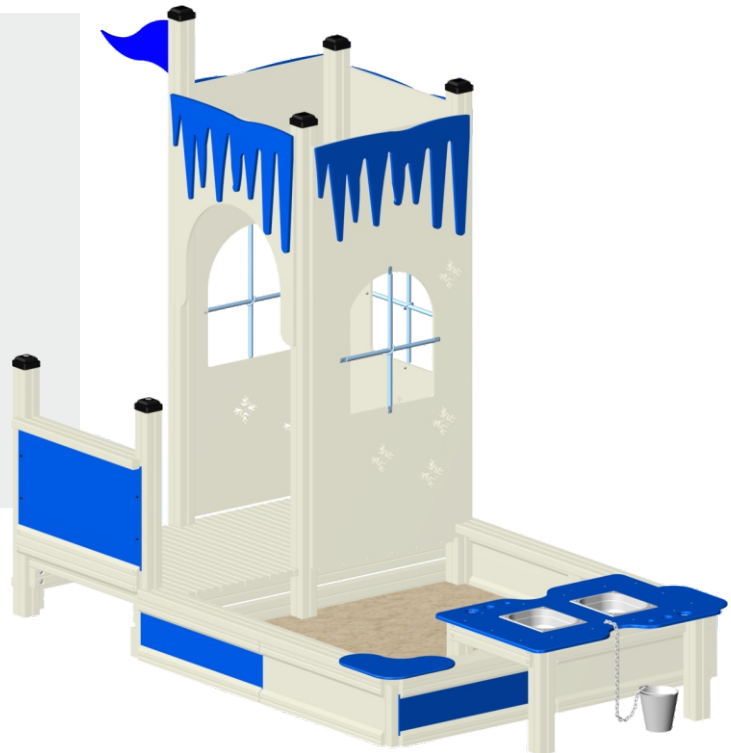

## DISCOVERY

Catalogue number: M006 10724  
Dimensions: 335x189 cm  
Total height: 275 cm  
Safety zone: 635x489 cm  
Platform height: 30 cm  
Critical Falling Height: 54 cm  
Requires falling surface: YES  
Spare parts available: YES  
Acc. to EN 1176: YES  
Age level: 1+ years

275 cm

335 cm

189 cm

489 cm

635 cm