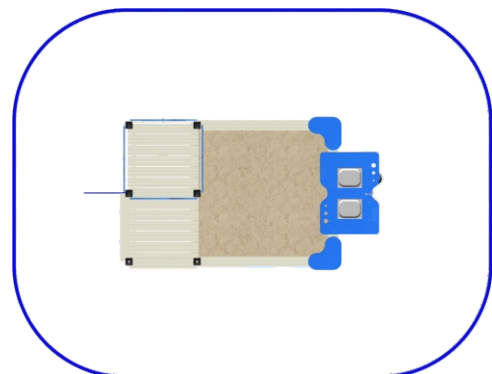

## DISCOVERY

Catalogue number: M006 10724  
Dimensions: 335x189 cm  
Total height: 275 cm  
Safety zone: 635x489 cm  
Platform height: 30 cm  
Critical Falling Height: 54 cm  
Requires falling surface: YES  
Spare parts available: YES  
Acc. to EN 1176: YES  
Age level: 1+ years

275 cm

335 cm

189 cm

489 cm

635 cm